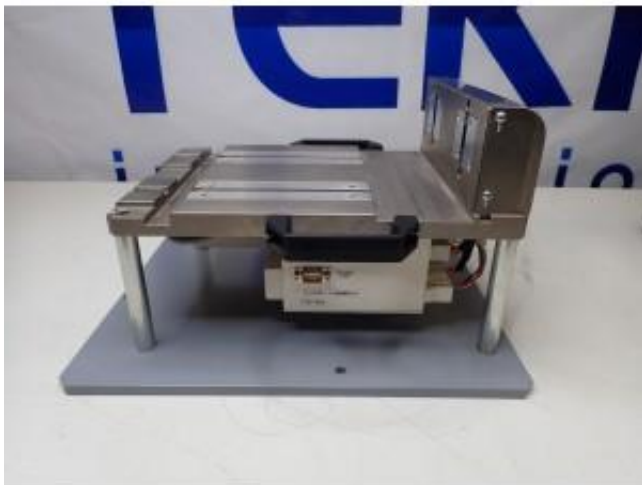

TK986 - Fuji Feeder Setting Stand (RS10A)

Model: Feeder Setting Stand (RS10A)

SKU:

Year:

Description:

Fuji Feeder Setting Stand (RS10A)

Brand: Fuji

Type: Feeder Setting Stand

Part #: RS10A